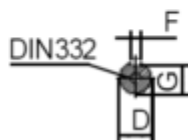

Data Sheet

Article number: 250300550225

Description: Kleedrive T3C 132S1-2 5.5KW 2800 rpm
3x400/690V 50HZ IP55 B14 Eff=89,2%

Measures

AA = 263	K = Ø12	TBW = 134
AC = Ø259	L = 467	
AD = 332	M = 165	
D = Ø38	N = 130	
E = 80	P = 200	
F = 10	S = 3.5	
G = 33	TBH = 134	
HD = 200	TBS = 61.5	