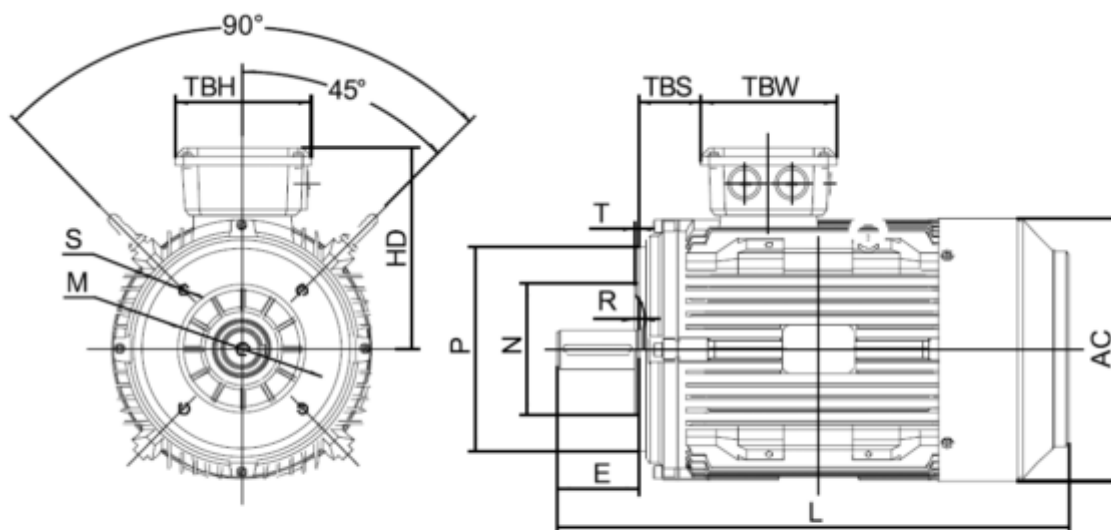

Data Sheet

Article number: 250300550225

Description: Kleedrive T3C 132S1-2 5.5KW 2800 rpm
3x400/690V 50HZ IP55 B14 Eff=89,2%

Measures

AA = 263	K = Ø12	TBW = 134
AC = Ø259	L = 467	
AD = 332	M = 165	
D = Ø38	N = 130	
E = 80	P = 200	
F = 10	S = 3.5	
G = 33	TBH = 134	
HD = 200	TBS = 61.5	